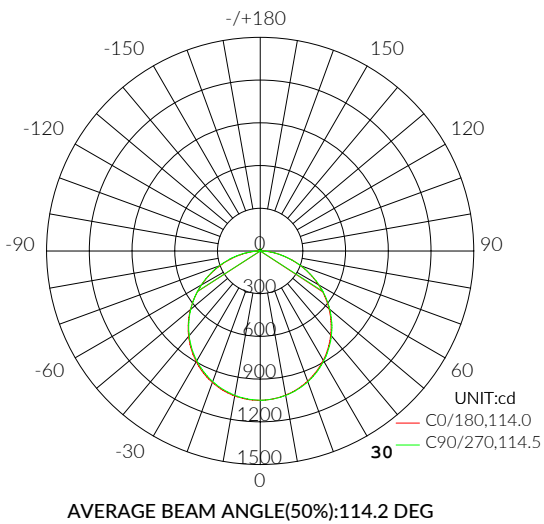

PANELITE SERIES

LED PANEL LIGHT

SPECIFICATIONS

3
YEARS
WARRANTY

PART NUMBERS	LPL2457-123ANSJ
POWER (W)	24W
LUMINOUS FLUX (LM)	3135lm
CCT	5700K
CRI	>80
POWER FACTOR	>0.9
DIMENSIONS	295 x 1195 x 9 mm
INPUT VOLTAGE	AC 220-240V , 50/60Hz
BEAM ANGLE	120°
IPART MODEL NUMBER	LPL2457-123ANSJ
APPROX LIFE TIME	40,000 hrs
CERTIFICATES	     

LUMINOUS INTENSITY DISTRIBUTION DIAGRAM

C0 PLANE ISOLUX DIAGRAM (UNIT:lx)